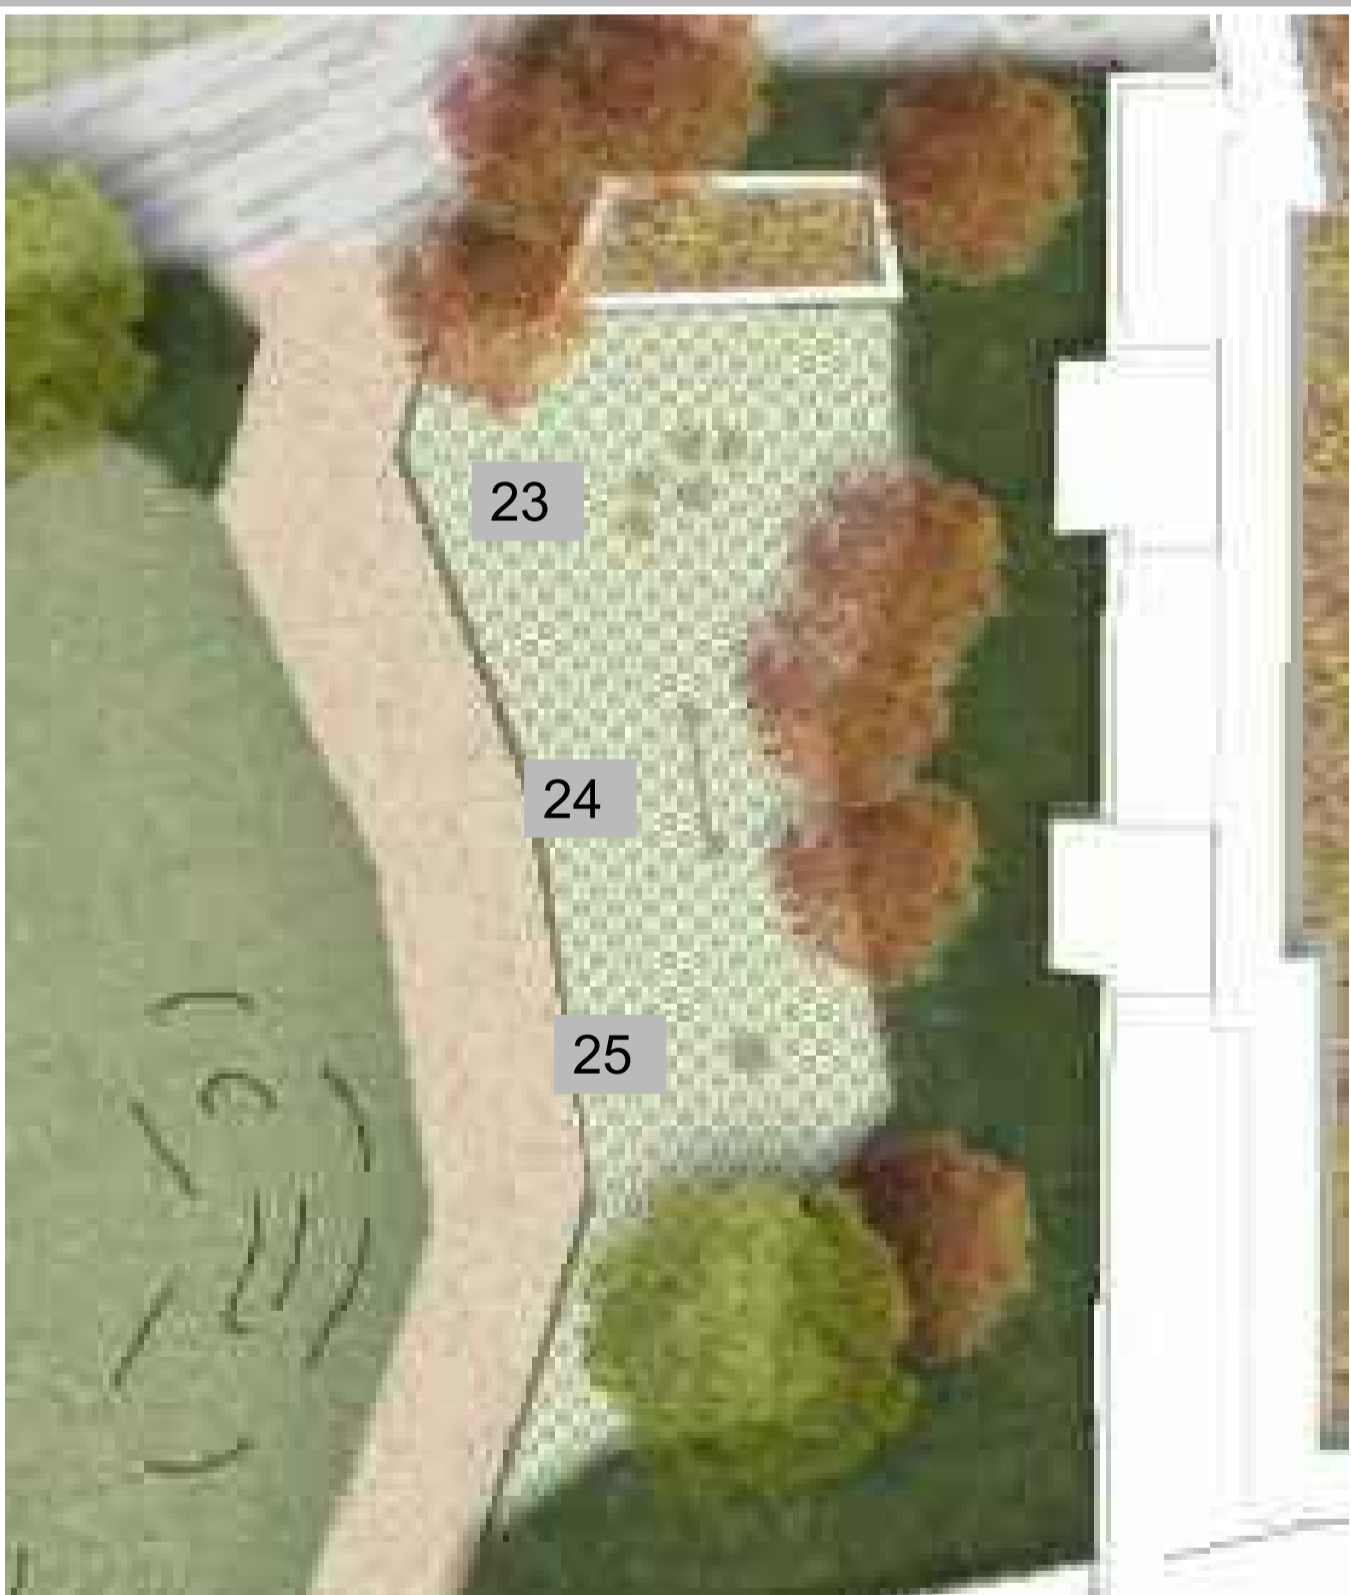

Character Area 3: Play Facility to Communal Open Space (east)

NOTES:
Safety Surface: Grass matting e.g. Safagrass - max critical fall height of up to 2.20m
Rubber mat - black with 2.6cm dia. openings.
Play & Recreation Standards: All equipment and safety surfacing will conform with European Standards EN 1176-1-11 and EN 1177.

© COPYRIGHT
This drawing and any design hereon is copyright of the big space ltd and must not be reproduced in whole or in part without their express written consent.

DIMENSIONS
Figured dimensions only to be taken from this drawing. All dimensions to be checked on site. Landscape Architect to be informed immediately of any discrepancies before work proceeds.

The Big Space
creative dock
malahide marina
village
malahide co. dublin
T +353 (0)1 806 1840
E info@tbstudio.com
W www.tbstudio.com

Planning
Auburn House, Malahide

Play & Recreation Proposals

Date	April 2021	Dr.	LMJ	Chk.	LMJ	Passed	D.E.	Scales	As shown
Job No.	1489	Drawing No.	303	Rev.	1