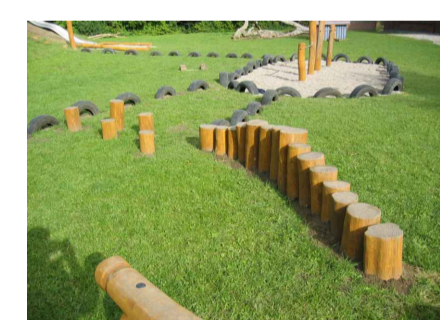

Character Area 2: Central Play Area

(5), (9) & (22) Balancing Post Walk