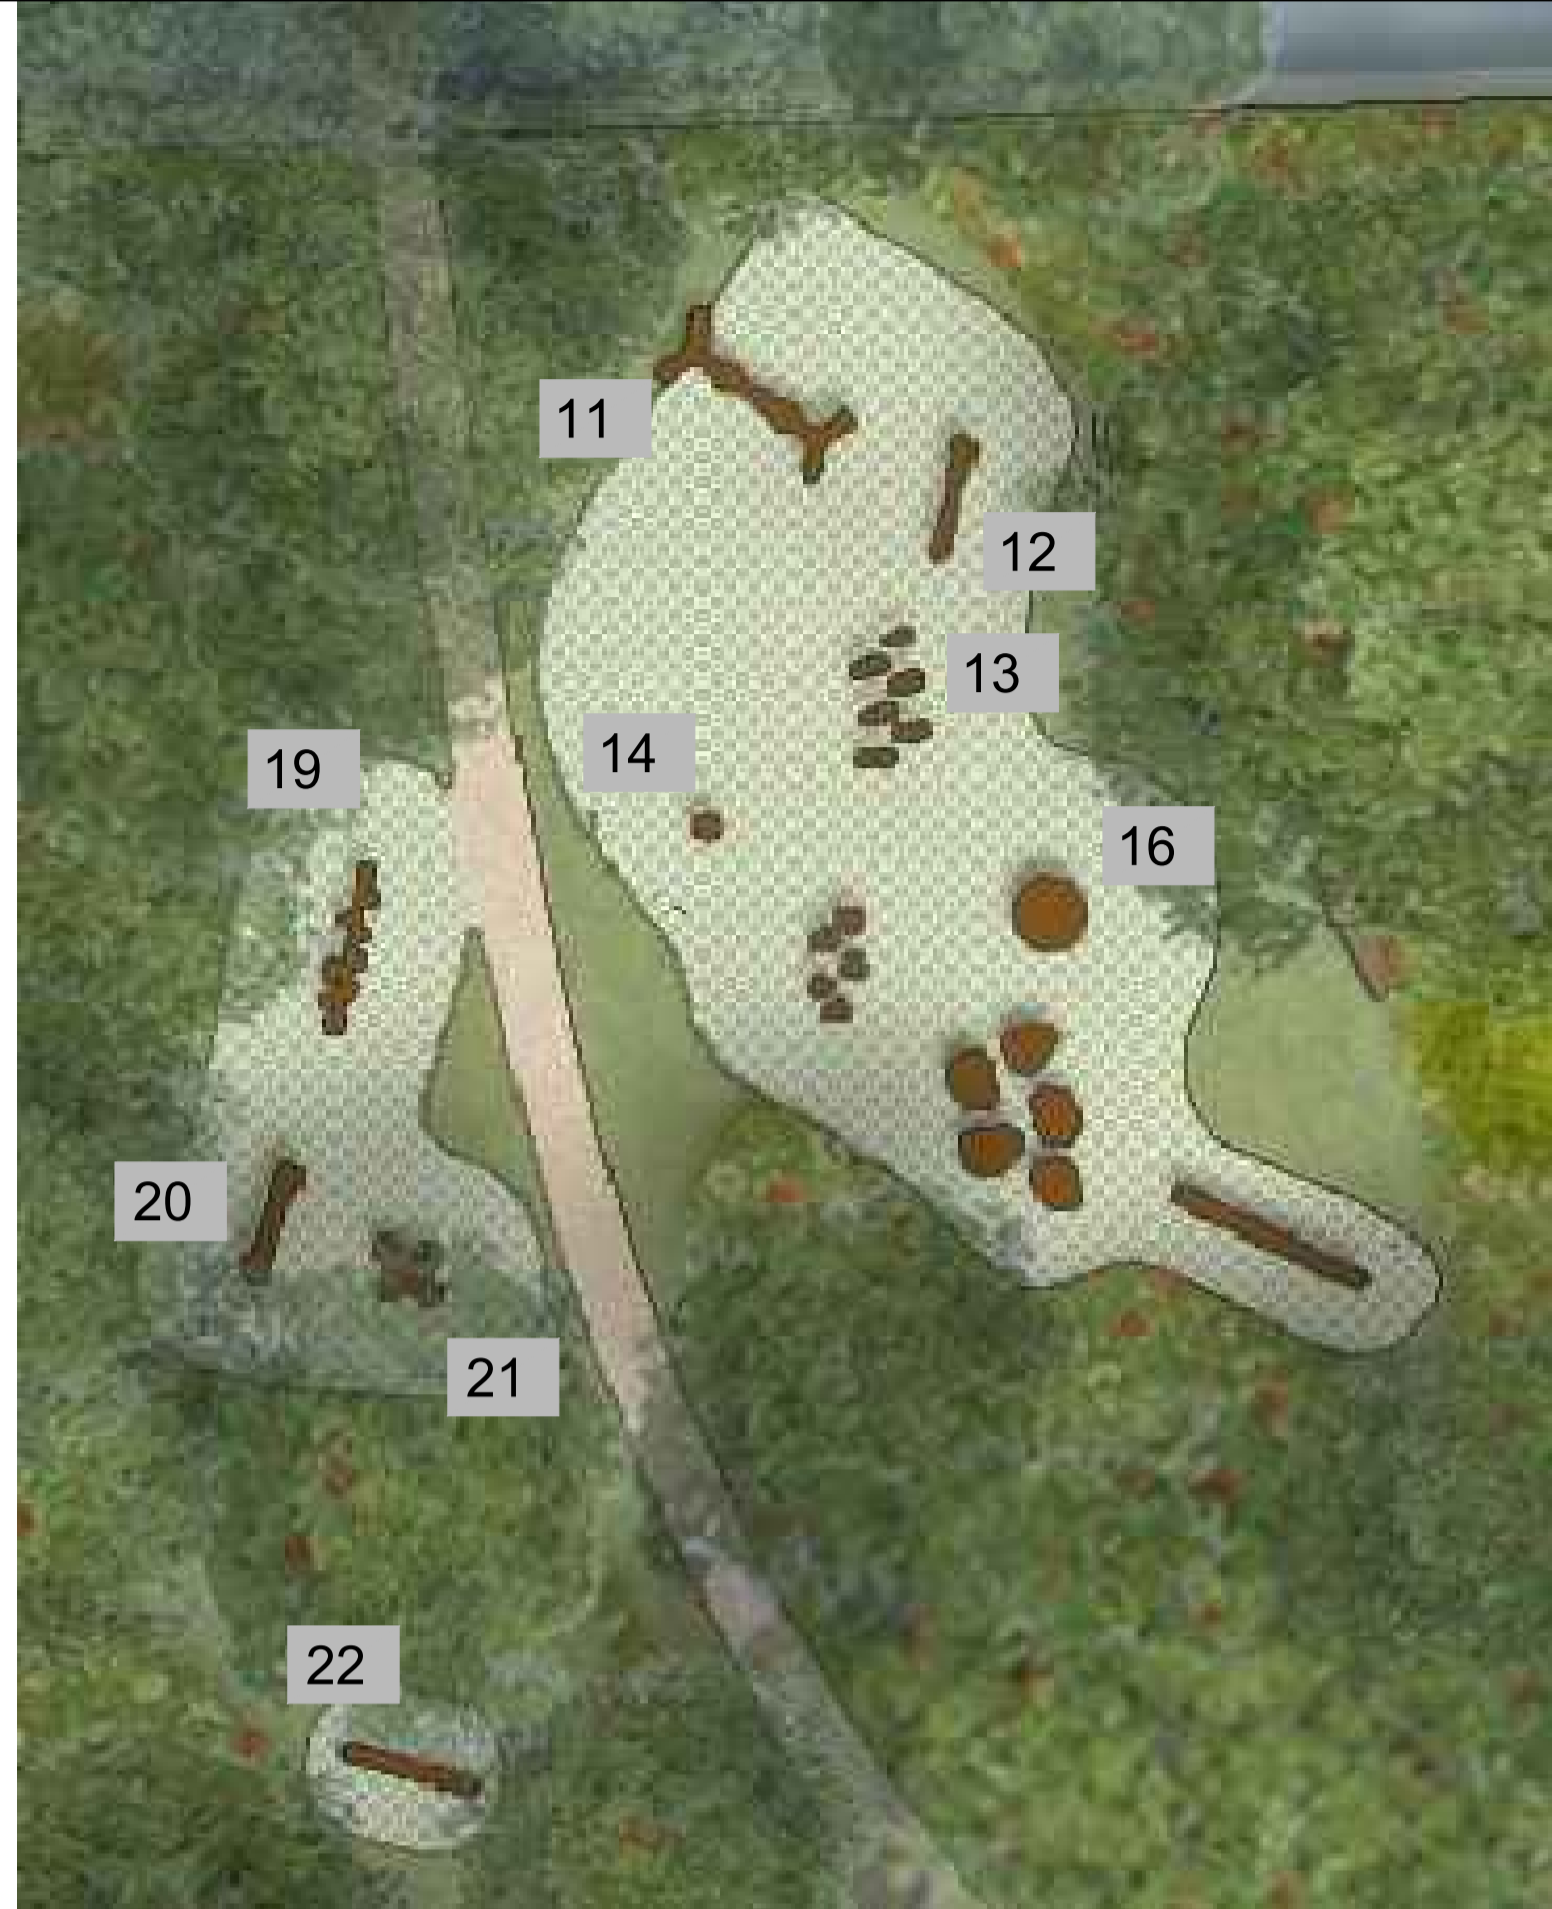

Character Area 3: Play Facility to Communal Open Space (east)

NOTES:
Safety Surface: Grass matting e.g. Safagrass - max critical fall height of up to 2.20m
Rubber mat - black with 2.6cm dia. openings.
Play & Recreation Standards: All equipment and safety surfacing will conform with European Standards EN 1176-1-11 and EN 1177.

© COPYRIGHT
This drawing and any design hereon is copyright of the big space ltd and must not be reproduced in whole or in part without their express written consent.

DIMENSIONS
Figured dimensions only to be taken from this drawing. All dimensions to be checked on site. Landscape Architect to be informed immediately of any discrepancies before work proceeds.

The Big Space
creative dock
malahide marina
village
malahide co. dublin
T +353 (0)1 806 1840
E info@tbstudio.com
W www.tbstudio.com

Planning
Auburn House, Malahide

Play & Recreation Proposals

Date	April 2021	Dr.	LMJ	Chk.	LMJ	Passed	D.E.	Scales	As shown
Job No.	1489	Drawing No.	303	Rev.	1