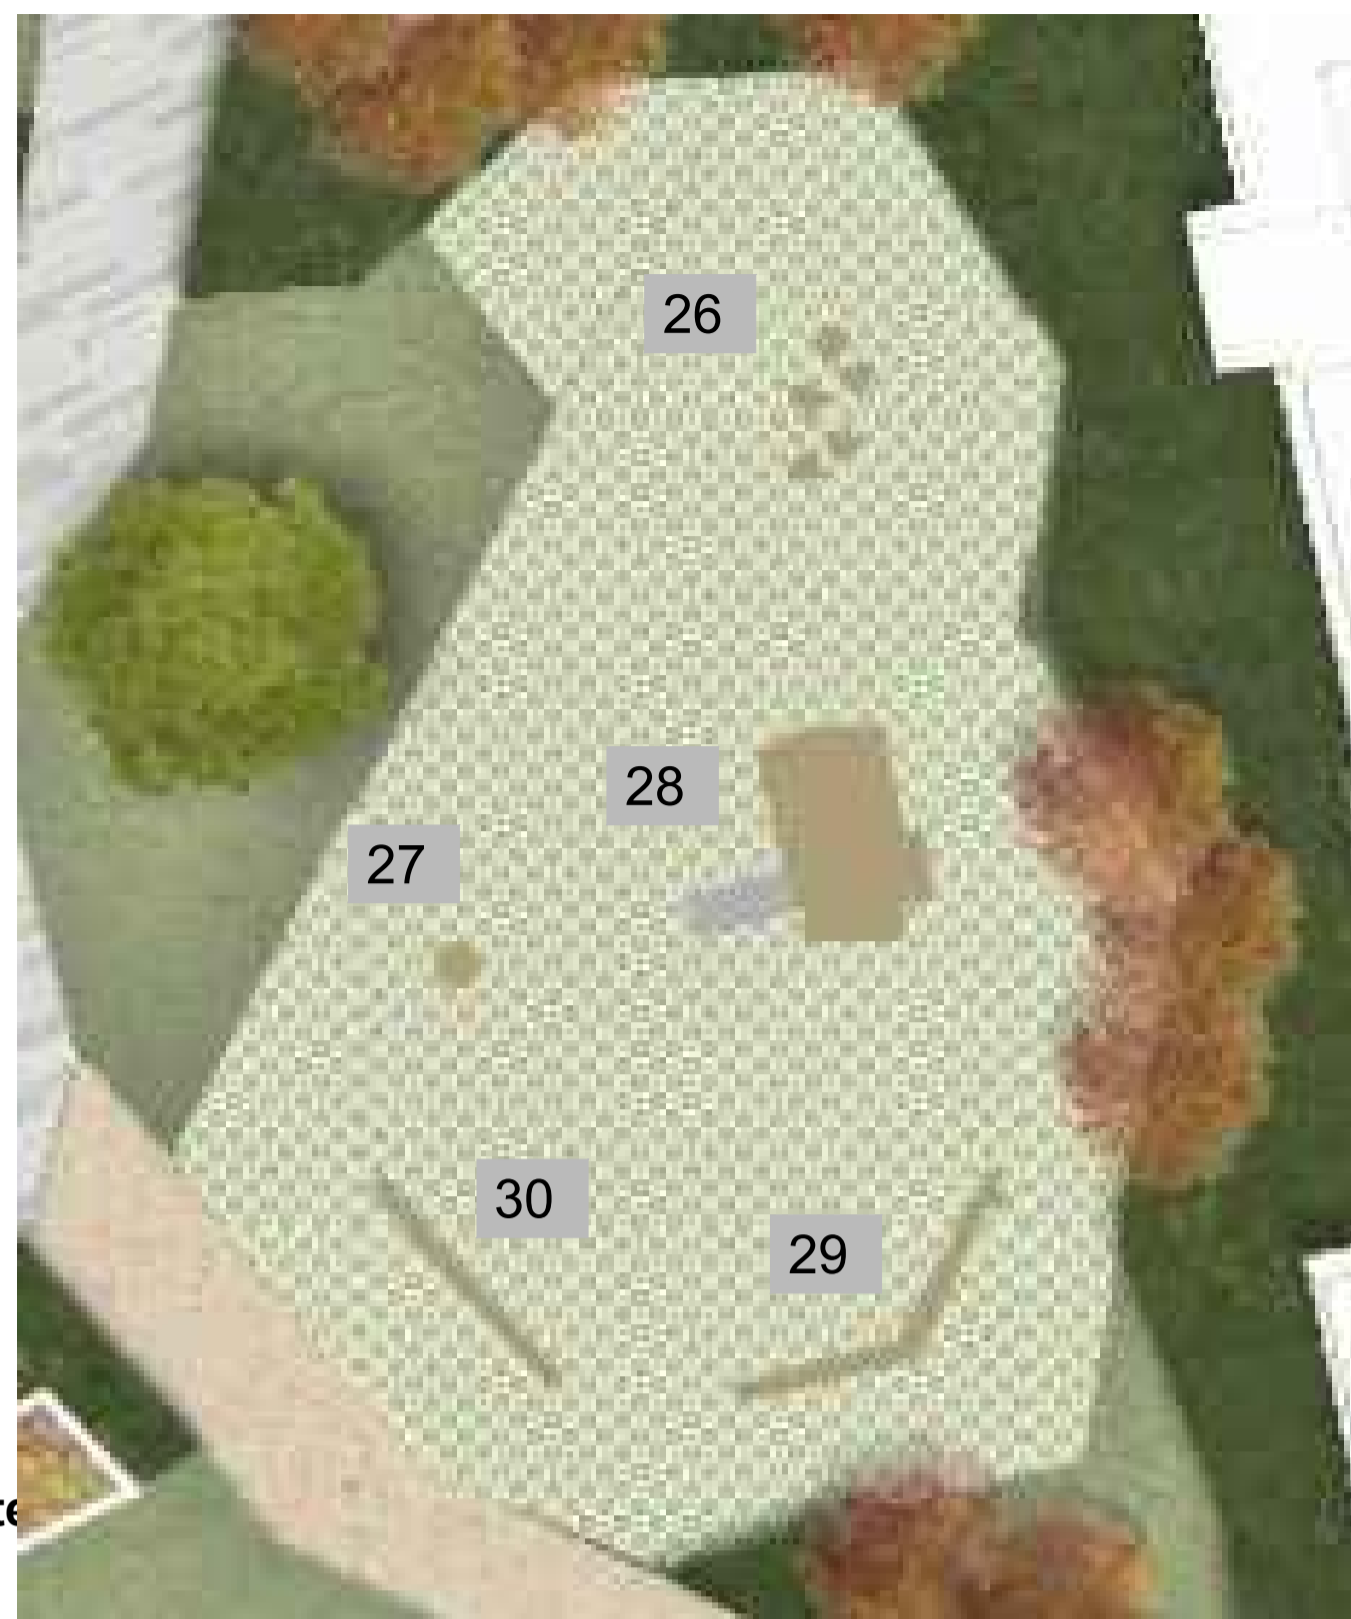

Character Area 3: Play Facility to Communal Open Space (east)

NOTES:
Safety Surface: Grass matting e.g. Safagrass - max critical fall height of up to 2.20m
Rubber mat - black with 2.6cm dia. openings.
Play & Recreation Standards: All equipment and safety surfacing will conform with European Standards EN 1176-1-11 and EN 1177.

© COPYRIGHT
This drawing and any design hereon is copyright of the big space ltd and must not be reproduced in whole or in part without their express written consent.

DIMENSIONS
Figured dimensions only to be taken from this drawing. All dimensions to be checked on site. Landscape Architect to be informed immediately of any discrepancies before work proceeds.

The Big Space
creative dock
malahide marina
village
malahide co. dublin
T +353 (0)1 806 1840
E info@tbstudio.com
W www.tbstudio.com

Planning
Auburn House, Malahide

Play & Recreation Proposals

Date	April 2021	Dr.	LMJ	Chk.	LMJ	Passed	D.E.	Scales	As shown
Job No.	1489	Drawing No.	303	Rev.	1				

Character Area 2: Central Play Area

(31) Fitness Combination
Kompan FSW102 or similar
Age group: 13+
Max fall height: 133cm

(32) Exercise/ Sit-up Bench
Hags (8036734) or similar
Age group: 14+
Max fall height: 90cm

(36) Over-under
Kompan (FSW214) or similar
Age group: 13+
Max fall height: 118cm

(37) Overhead Ladder
Kompan (FSW205) or similar
Age group: 13+
Max fall height: 1.33m

(33) Balance beam
Kompan (FSW215) or similar
Age group: 13+
Max fall height: 40cm

(38) Pull up Station
Kompan (FSW208) or similar
Age group: 13+
Max fall height: 133cm

(34) Rope balance (child)
Kompan (KPL804) or similar
Age group: 3+
Max fall height: 47cm

(39) Exercise/ Sit-up Bench
Kompan (FSW203) or similar
Age group: 13+
Max fall height: 63cm

(35) Hurdles
Kompan (FSW211) or similar
Age group: 13+
Max fall height: 40cm